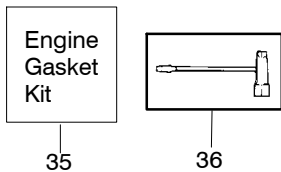

Ref.	Part No.	Description	Ref.	Part No.	Description	Ref.	Part No.	Description
1.	530016153	Screw	19.	530012550	Cylinder	34.	530071408	Kit-Piston (Incl. 32 & 33)
2.	530056914	Assy-Cylinder Shield (includes # 16)	20.	530049870	Backplate-Muffler	35.	530069608	Kit-Engine Gasket (Incl. 21, 27 & 31)
3.	530069247	Kit-Fuel Line (Small)	21.	530069608	Gasket-Muffler(kit)	36.	530031135	Bar Wrench
4.	530047213	Assy-Air Purge	22.	530037817	Diffuser-Muffler	37.	530056363	Assy-Seal & Bearing
5.	530015780	Screw	23.	530036103	Screen-Spark	38.	530037935	Cap-Crankcase
6.	530095646	Assy-Fuel Pick-up	24.	530016132	Bolt-Muffler	39.	530047062	Assy-Crankshaft
7.	530047442	Strap-Ground	25.	530047631	Grommet-Throttle Cable	40.	530047207	Assy-Muffler (Incl. 20-24)
8.	530039198	Ignition Module	26.	---	Kit-Carburetor			Not Shown
9.	530015814	Screw	↗	530071820	Zama (W-20)			
10. ↗	530057475	Assy-Wire Harness	↗	530071821	Walbro (WT-662)			
11.	530037793	Foam-Air Filter	27.	530069608	Gasket-Carb. (kit)			
12.	530016101	Nut	28.	530016386	Screw			
13. ↗	530057702	Assy-Air Box	29.	530049700	Carb. Adapter			Manuals (Scan)
14.	530035526	Grommet-Carb Adjust	30.	530016187	Screw	↗	530164669	(Euro I)
15.	530054144	Seal-Carb Adapter	31.	530069608	Gasket-Adaptor(kit)	↗	530164667	(Euro II)
16.	530055698	Reflector-Heat	32.	530038729	Ring-Piston	↗	530164668	(Euro II)
17.	952030150	Spark Plug (RCJ-7Y)	33.	530015697	Retainer-Piston Pin			
18.	530016136	Clip-High Tension Lead						

↗ = NEW PART NUMBER FOR THIS IPL

* = REFER TO THE SERVICE REFERENCE INDICATED FOR MORE INFORMATION. (LOCATED AT END OF IPL)