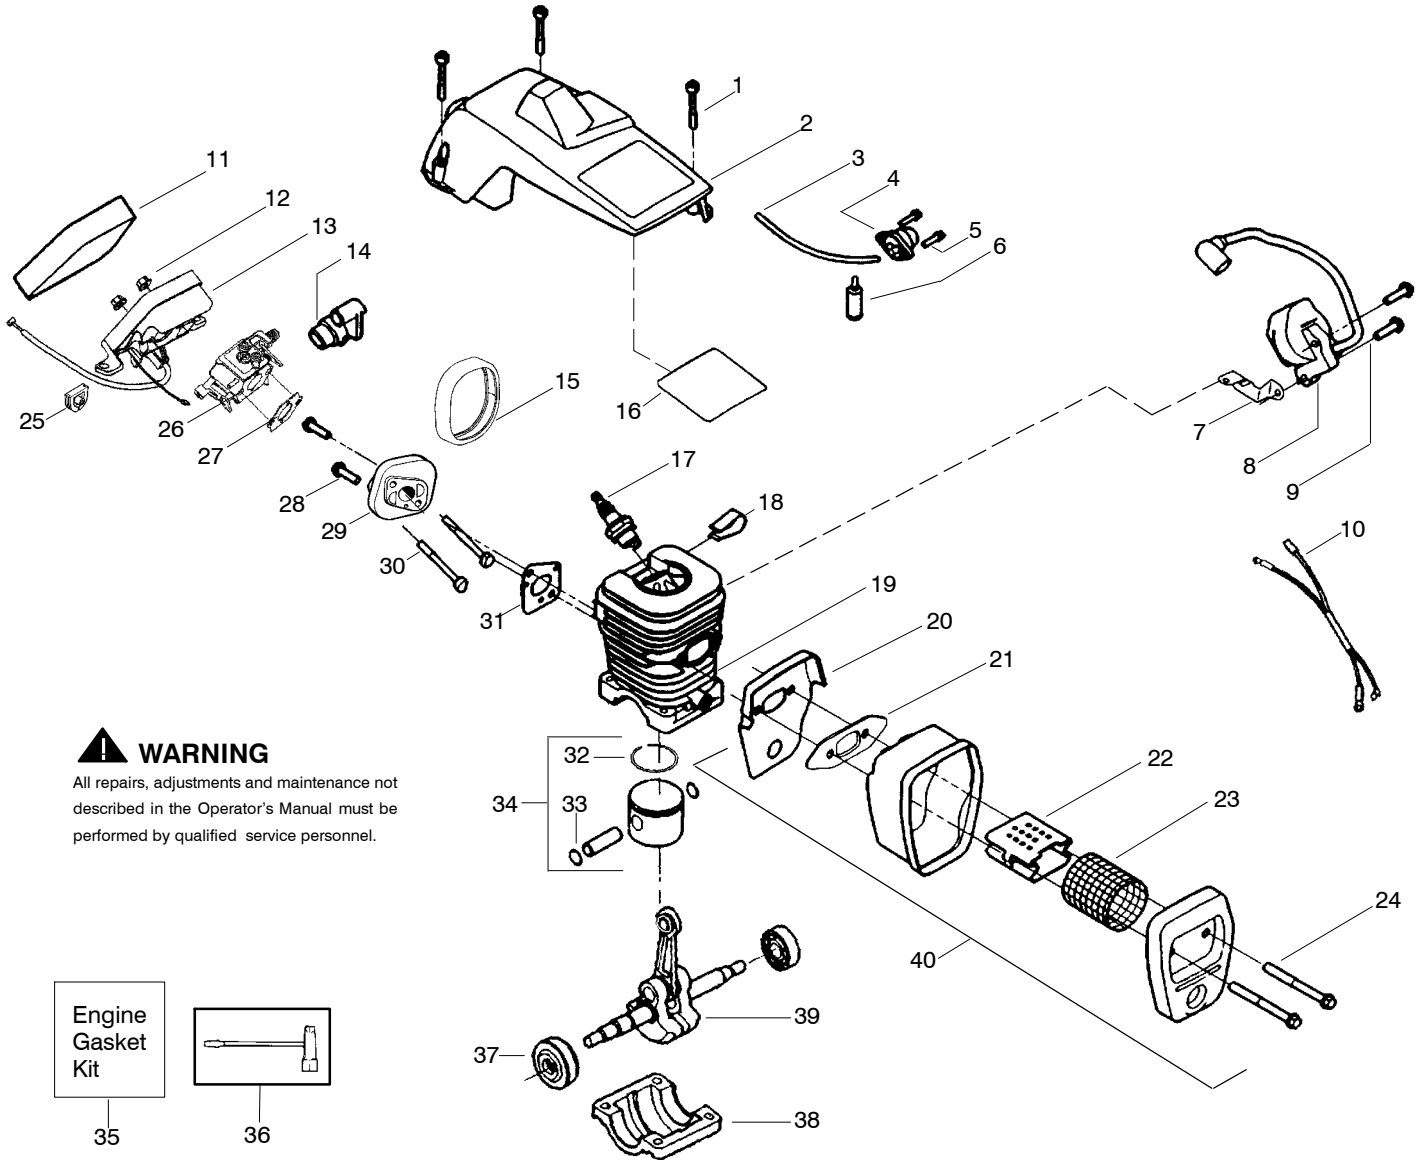

▲ WARNING

All repairs, adjustments and maintenance not described in the Operator's Manual must be performed by qualified service personnel.

Ref.	Part No.	Description	Ref.	Part No.	Description	Ref.	Part No.	Description
1.	530016153	Screw	19.	530012550	Cylinder	34.	530071408	Kit-Piston (Incl. 32 & 33)
2.	530056914	Assy-Cylinder Shield (includes # 16)	20.	530049870	Backplate-Muffler	35.	530069608	Kit-Engine Gasket (Incl. 21, 27 & 31)
3.	530069247	Kit-Fuel Line (Small)	21.	530069608	Gasket-Muffler(kit)	36.	530031135	Bar Wrench
4.	530047213	Assy-Air Purge	22.	530037817	Diffuser-Muffler	37.	530056363	Assy-Seal & Bearing
5.	530015780	Screw	23.	530036103	Screen-Spark	38.	530037935	Cap-Crankcase
6.	530095646	Assy-Fuel Pick-up	24.	530016132	Bolt-Muffler	39.	530047062	Assy-Crankshaft
7.	530047442	Strap-Ground	25.	530047631	Grommet-Throttle Cable	40.	530047207	Assy-Muffler (Incl. 20-24)
8.	530039198	Ignition Module	26.	---	Kit-Carburetor			Not Shown
9.	530015814	Screw	↗	530071820	Zama (W-20)			
10. ↗	530057475	Assy-Wire Harness	↗	530071821	Walbro (WT-662)			
11.	530037793	Foam-Air Filter	27.	530069608	Gasket-Carb. (kit)			
12.	530016101	Nut	28.	530016386	Screw			
13. ↗	530057702	Assy-Air Box	29.	530049700	Carb. Adapter			Manuals (Scan)
14.	530035526	Grommet-Carb Adjust	30.	530016187	Screw	↗	530164669	(Euro I)
15.	530054144	Seal-Carb Adapter	31.	530069608	Gasket-Adaptor(kit)	↗	530164667	(Euro II)
16.	530055698	Reflector-Heat	32.	530038729	Ring-Piston	↗	530164668	(Euro II)
17.	952030150	Spark Plug (RCJ-7Y)	33.	530015697	Retainer-Piston Pin			
18.	530016136	Clip-High Tension Lead						

↗ = NEW PART NUMBER FOR THIS IPL

* = REFER TO THE SERVICE REFERENCE INDICATED FOR MORE INFORMATION. (LOCATED AT END OF IPL)