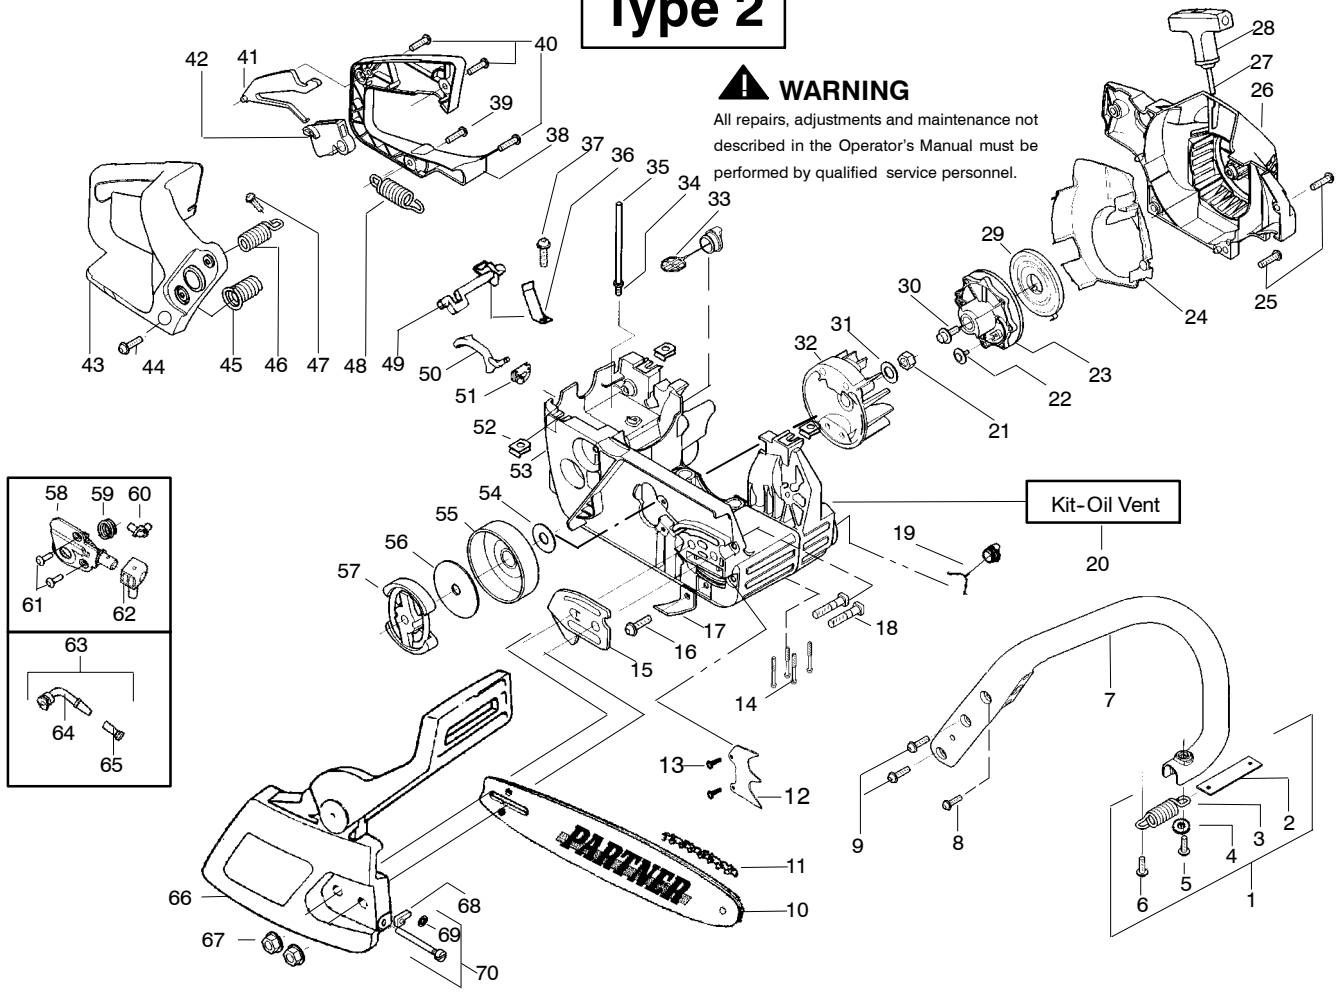

Type 2

⚠ WARNING

All repairs, adjustments and maintenance not described in the Operator's Manual must be performed by qualified service personnel.

Ref.	Part No.	Description	Ref.	Part No.	Description	Ref.	Part No.	Description
1.	530047963	Assy.-Isolator	28.	530056402	Handle-Starter	55.	530047061	Assy.-Clutch Drum w/bearing
2.	530047608	Limiter Strap	29.	530027531	Spring-Recoil	56.	530015611	Washer-Clutch
3.	530042082	Spring-Isolator	30.	530015920	Screw	57.	530014949	Assy. Clutch
4.	530015158	Washer	31.	530015127	Washer-Flywheel	58.	530071259	Kit - Oil Pump (incl. 59,60,62)
5.	530016018	Screw	32.	530039187	Assy-Flywheel	59.	530037820	Gear-Worm Spring
6.	530015843	Screw	33.	530047192	Assy-Fuel Cap	60.	530049477	Elbow-Oil Pickup
7.	530047583	Front Handle	34.	530023877	Fitting-fuel line	61.	530016064	Screw
8.	530015940	Screw	35.	530069216	Kit-Fuel line (large)	62.	530019206	Seal Block
9.	530015814	Screw	36.	530016149	Spring-Switch	63.	530047663	Assy-Oil Pick-up (Incl. 64,65)
10.	530044898	Bar - 14"	37.	530015775	Screw	64.	530038373	Pick-up Oiler
	530044899	Bar - 16"	38.	530047581	Cover-Rear Handle	65.	530056533	Filter-Oil
11.	505369852	Chain - 14"	39.	530015886	Screw	66.	530054739	Assy.-Chain Brake
	505369856	Chain - 16"	40.	530015906	Screw	67.	530015917	Nut-Bar Mounting
12.	530014381	Kit-Spike (Incl. 13)	41.	530036098	Throttle Lockout	68.	530015826	Pin-Bar Adjust
13.	530015805	Screw	42.	530036097	Trigger-Throttle	69.	530038593	Retainer
14.	530016132	Screw	43.	530047582	Handle - Rear	70.	530069611	Kit-Bar Adjusting (incl. # 68,69)
15.	530038238	Plate-Bar Mount.	44.	530015814	Screw			
16.	530015814	Screw	45.	530053274	Assy Isolator-lower			
17.	530029850	Chain Catcher	46.	530071385	Kit-Isolator (Upper)			
18.	530016133	Bolt-Bar	47.	530015875	Screw			
19.	530010846	Assy-Oil Cap	48.	530042082	Spring-Isolator			
20.	530071666	Kit-Oil Vent	49.	530057473	Lever-Switch			
21.	530016134	Nut-Flywheel	50.	530057474	Lever-Choke			
22.	530016080	Screw	51.	530049005	Grommet-Knob			
23.	530037817	Starter Pulley	52.	530015922	Nut-"U"-Type			
24.	530055723	Baffle-Air	53.	530058733	Kit-Chassis Assy. fuel lines and caps)			
25.	530015892	Screw	54.	530015907	Washer-Thrust			
26.	530056333	Housing-Fan						
27.	530069232	Kit - Rope						

↖ = NEW PART NUMBER FOR THIS IPL

★ = REFER TO THE SERVICE REFERENCE INDICATED FOR MORE INFORMATION. (LOCATED AT END OF IPL)