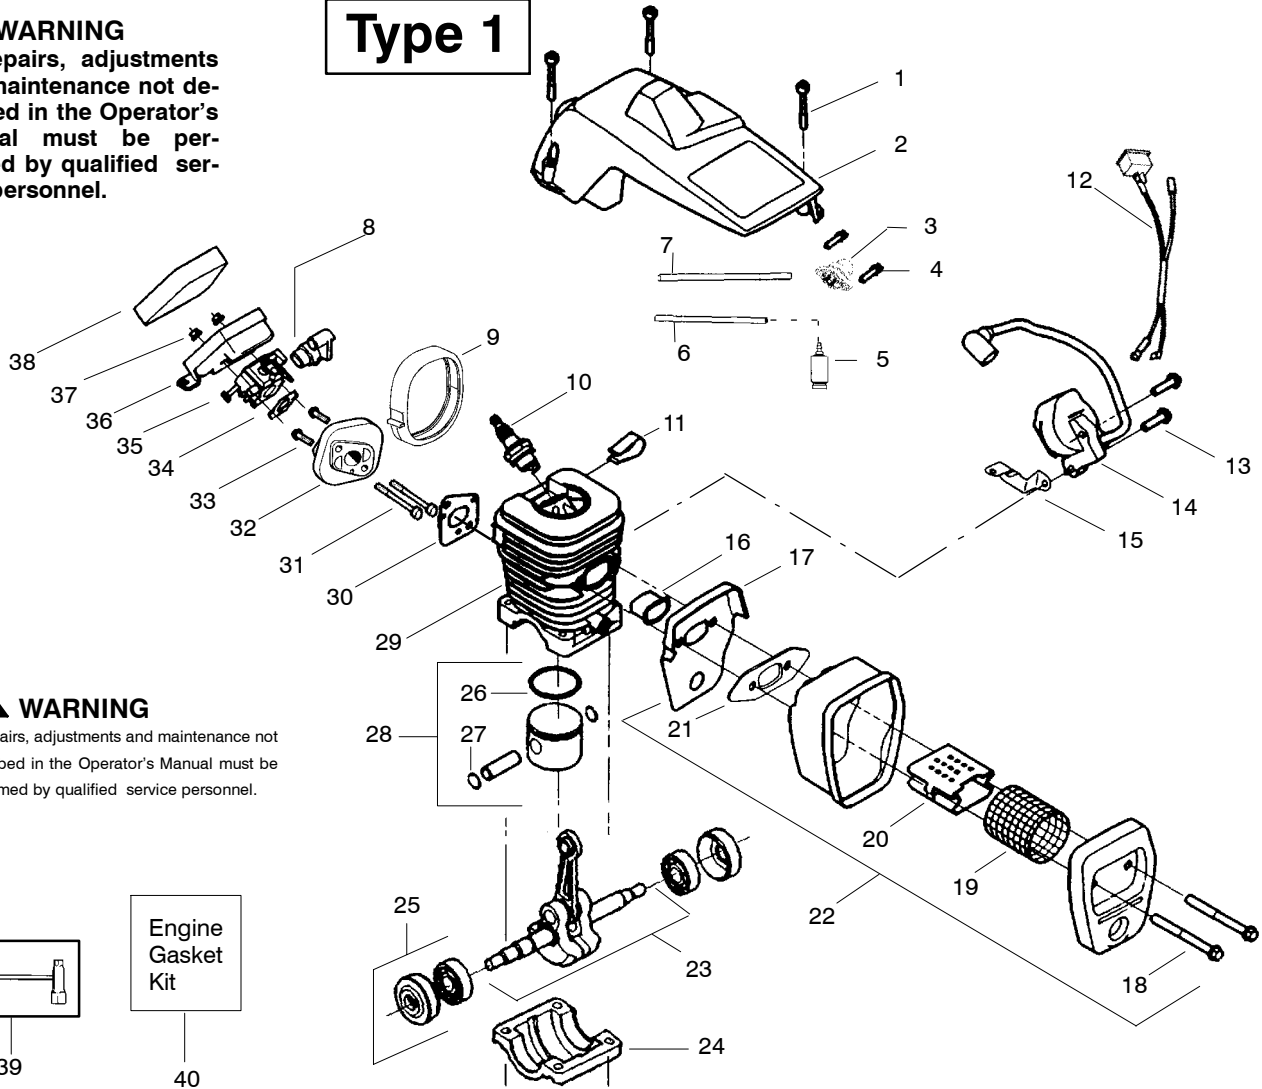

⚠ WARNING
All repairs, adjustments and maintenance not described in the Operator's Manual must be performed by qualified service personnel.

Type 1

⚠ WARNING
All repairs, adjustments and maintenance not described in the Operator's Manual must be performed by qualified service personnel.

Ref.	Part No.	Description	Ref.	Part No.	Description	Ref.	Part No.	Description
1.	530016153	Screw	19.	530036103	Screen-Spark	36.	530047604	Housing-Air Filter
2.	530056914	Shield-Cylinder	20.	530037813	Diffuser-Muffler	37.	530016101	Nut
3.	530047213	Assy-Air Purge	21.	530069608	Gasket-Muffler (kit)	38.	530037793	Air Filter - Foam
4.	530015780	Screw	22.	530047207	Assy-Muffler (Incl. 17-21)	39.	530031135	Wrench-Bar
5.	530095646	Assy-Fuel Pick-up	23.	530047062	Assy-Crankshaft	40.	530069608	Kit-Engine Gasket (incl. 34,30,21)
6.	530069247	Kit-Line Purge/Carb. (Small Dia)	24.	530037935	Cap-Crankcase			
7.	530069216	Kit-Line Purge/Tank (large line)	25.	530056363	Assy-Seal & Bearing			
8.	530035526	Grommet-Carb Adjust.	26.	530038729	Ring-Piston			
9.	530054144	Seal-Carb Adapter	27.	530015697	Retainer - Piston Pin			
10.	952030150	Spark Plug (RCJ-7Y)	28.	530071408	Kit-Piston - (incl. 26-27)			
11.	530016136	Clip-High Tension Lead	29.	530071412	Kit-Cylinder			Not Shown
12.	530049117	Assy-Wire Harness (includes switch)	30.	530069608	Gasket-Carb. Adapter (kit)			
13.	530015814	Screw	31.	530016187	Screw			
14.	530039167	Module-Ignition	32.	530049700	Kit-Carb. Adapter	✓	530164553	Manual - (Scan)
15.	530047442	Strap-Ground	33.	530016386	Screw	✓	530163662	Manual - (Euro - I)
16.	530037652	Insulator-Heat	34.	530069608	Carb. Gasket (kit)	✓	530163663	Manual - (Euro - II)
17.	530049870	Back Plate-Muffler	35.	---	Kit-Carburetor			
18.	530016132	Screw		530069722	(WT-391)			
				530071621	(WT-625)			

✓ = NEW PART NUMBER FOR THIS IPL

* = REFER TO THE SERVICE REFERENCE INDICATED FOR MORE INFORMATION. (LOCATED AT END OF IPL)