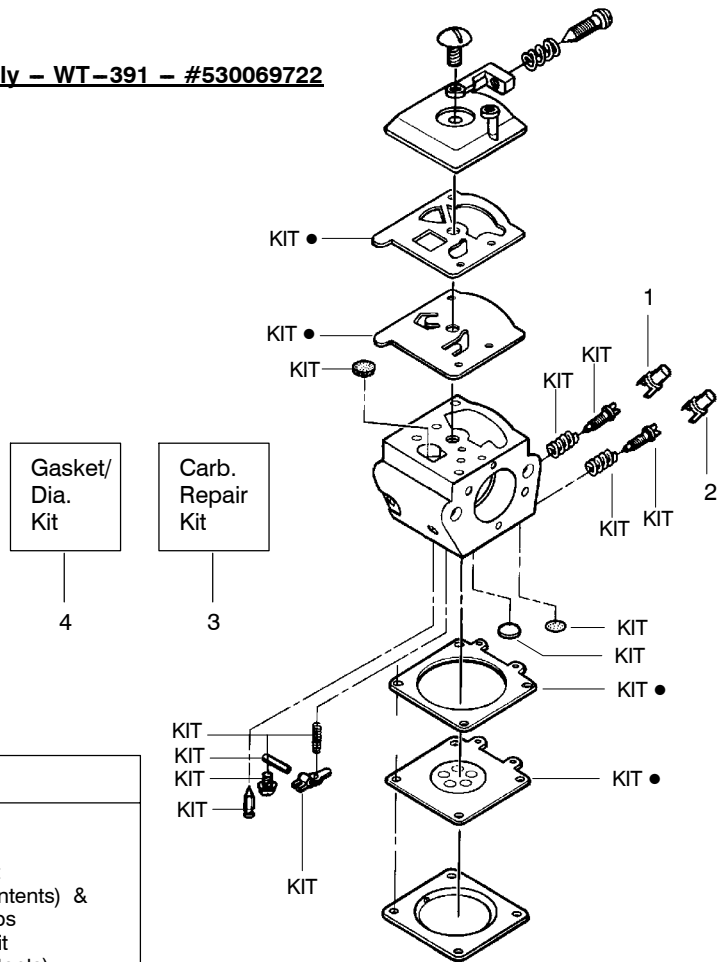

Carburetor Assembly – WT-391 – #530069722

Ref.	Part No.	Description
1.	530038479	Limiter Cap – High
2.	530038478	Limiter Cap – Low
3.	530069826	Carburetor Repair Kit (KIT= Indicates Contents) & Includes Limiter Caps
4.	530069844	Gasket/Diaphragm Kit (● = Indicates Contents)

Kit - Carburetor Assembly No. 530071621 - WT-625
Kit - Carburetor Assembly No. 530071820 - W-20
Kit - Carburetor Assembly No. 530071821 - WT-662

Note: No Repair kits are available for these carburetors